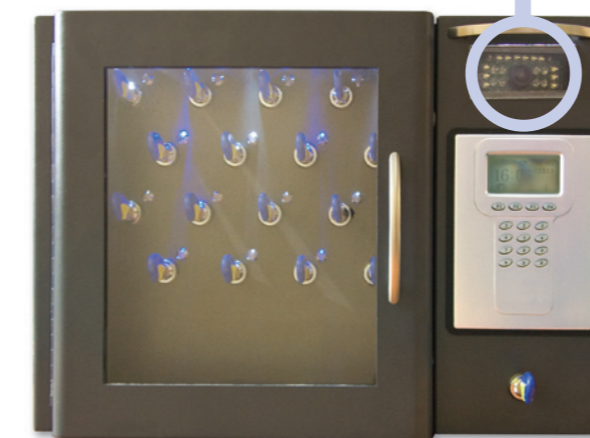

ULTIMA - 16
(w 475mm h 340mm)