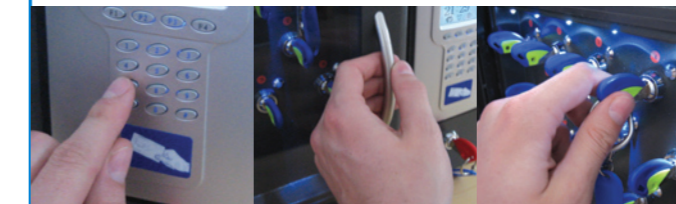

ULTIMA allows managers to enable and disable user and key access immediately from any internet linked device for optimum flexibility. With users only gaining access using a proximity card, pin number or having their identity checked by fingerprint, it provides the ultimate solution in key security and control.

"The average company spends 6.2 person hours per week looking for lost or misplaced keys. ULTIMA's audit trail can help find these keys in seconds."

ULTIMA - 40
(w 570mm h 780mm)

Features

- Comprehensive embedded key management software
- Anti-tamper system
- Immediate overdue alarms
- Built in camera to record 3 photos every time a key is taken or returned
- Individual and sets of keys have a time limit established on set up
- Bright LED night lighting
- Built in battery back up with auto checking
- Built-in Excel and Word report generation
- Access controlled via proximity card, pin number or fingerprint technology
- Two options, ULTIMA 16 & 40 linked up to 640 keys

Benefits

- Total 24-hour key control with remote access
- Overdue alarms sent via text message, email or on screen message
- Total flexibility over users and access dates and times

ULTIMA - 16
(w 475mm h 340mm)