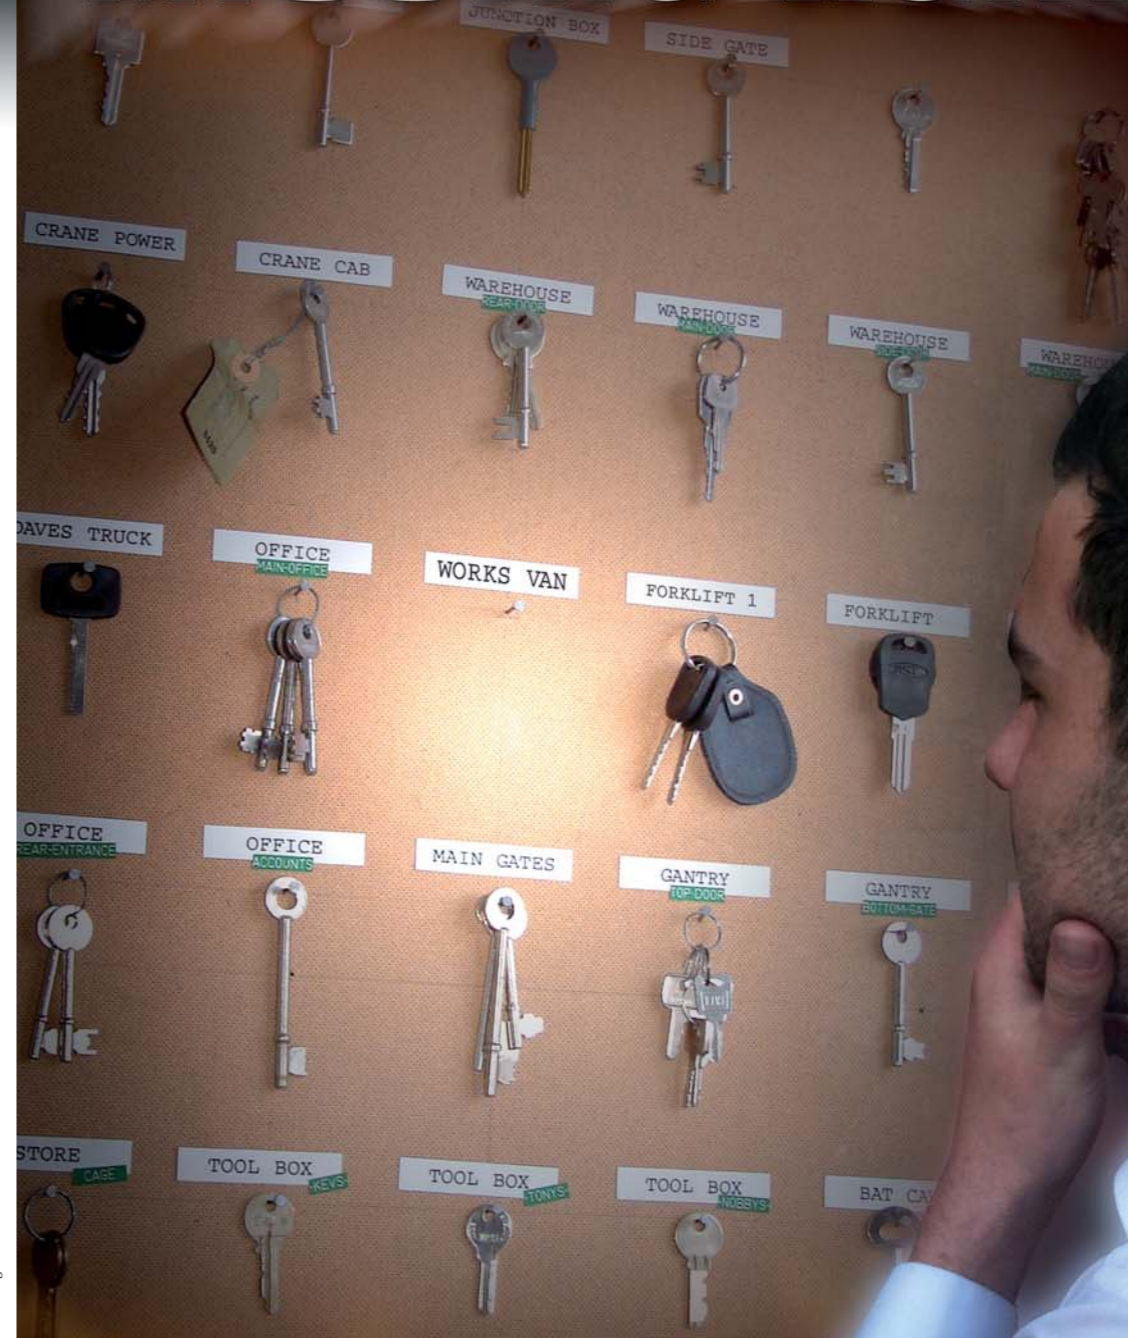

SAFES

3mm steel carcass, 6mm thick steel door, no external hinges, La Garde 3900 series combination lock with three way locking and key override. Needs to be bolted to a solid wall and pedestal mounted.

EXTRAS & SPARES

- Spacer tracks (doubles board size)
- Stainless Steel 'Holding' bar
- Magnetic Blocks - plain or numbered in various colours
- Key hook panels with capacities from 36 to 146
- Keytracker colour coded padlocks
- Padlock storage bars
- Anti-tamper seals - plain or numbered
- Slide off wall mounts
- Mirror Hangers - personalised with your logo, dealers name and contact details.
- **Installation & On-site training**

MISSING AGAIN?

the solution...

KEY TRACKER®

the secure key to efficiency

Secure Key Management

KEY TRACKER®

- **SAVE TIME**
- **QUICKLY IDENTIFY WHO HAS WHICH KEY**
- **KEEP KEYS SECURE**

The KEYTRACKER® system is the simplest and most cost effective system currently available for keeping track of where keys are and who is using them.